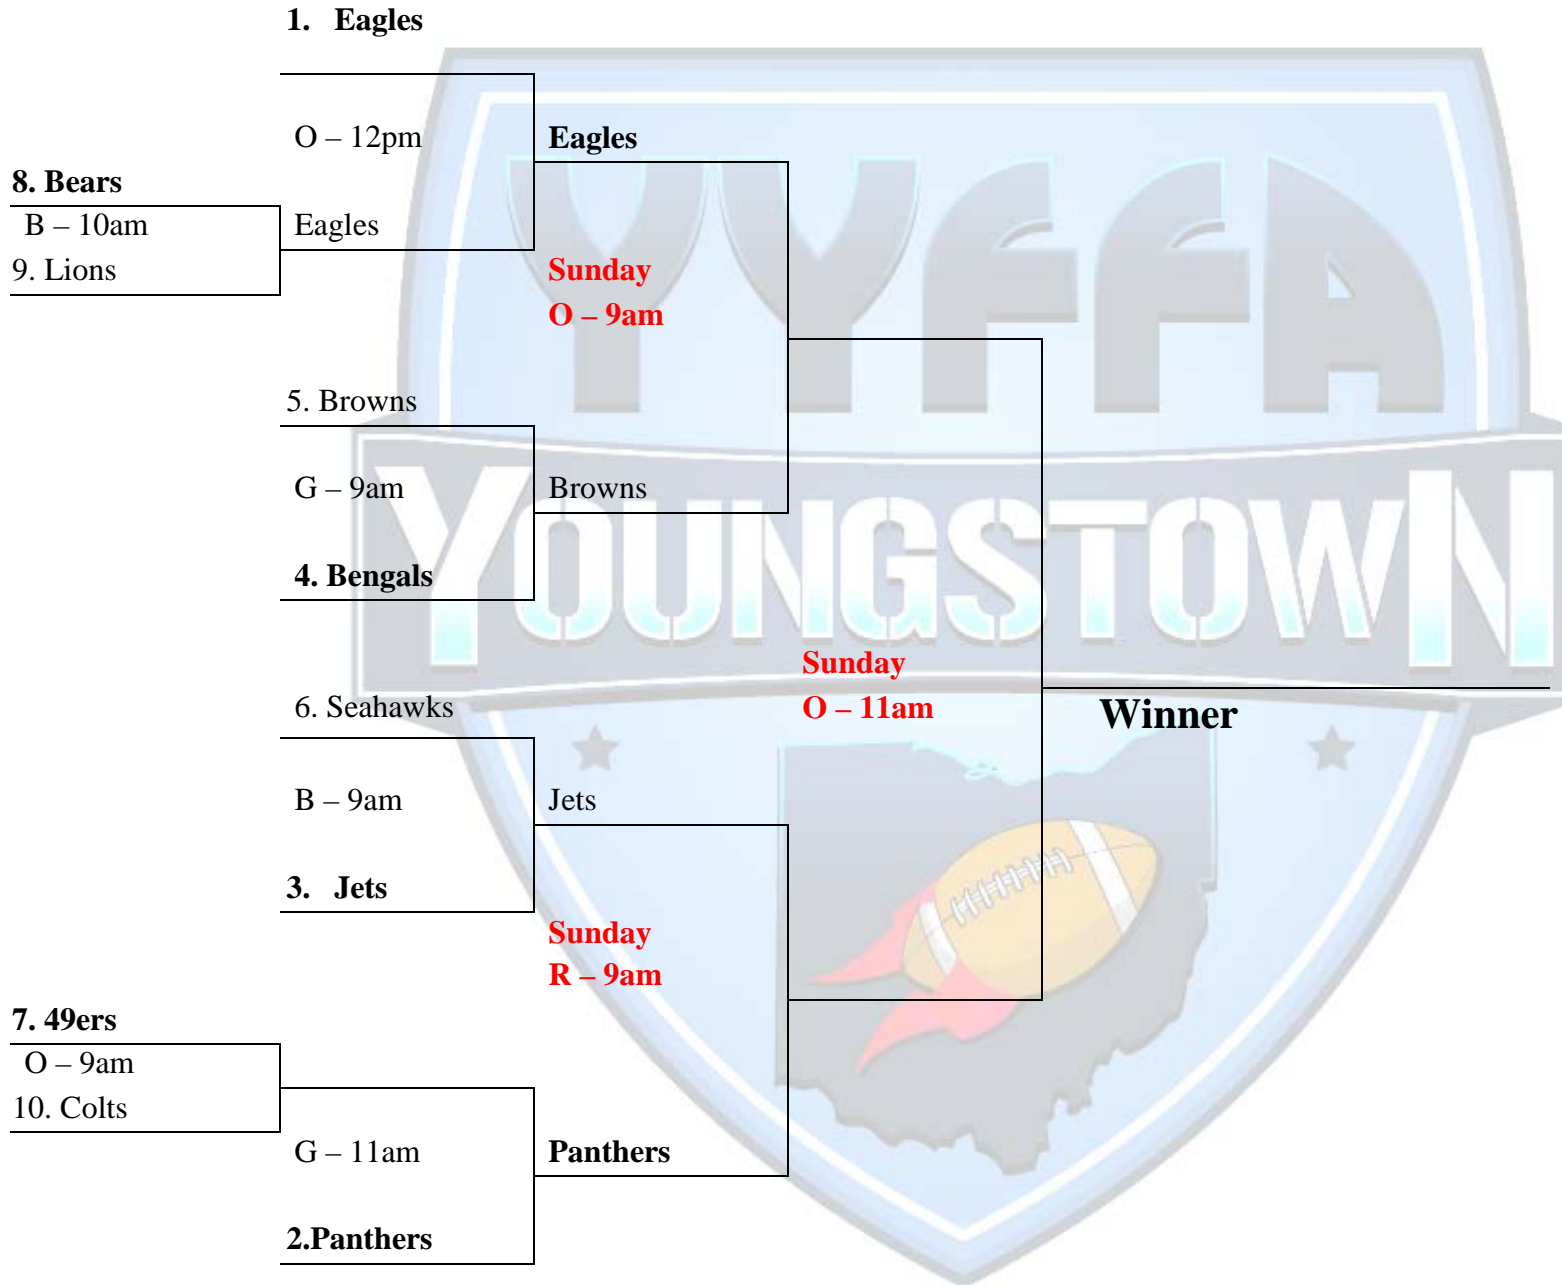

# Spring 2018 Playoffs – **BOLD** = Home (Dark Side of Jersey)

**5-6 "A" Division**

Spring 2018 Playoffs – **BOLD** = Home (Dark Side of Jersey)

5-6 "B" Division

# Spring 2018 Playoffs – **BOLD** = Home (Dark Side of Jersey)

7-8 "A" Division

# Spring 2018 Playoffs – **BOLD** = Home (Dark Side of Jersey)

### 7.Vikings

R – 3pm

10.Titans

Vikings

B – 5pm

**Giants**