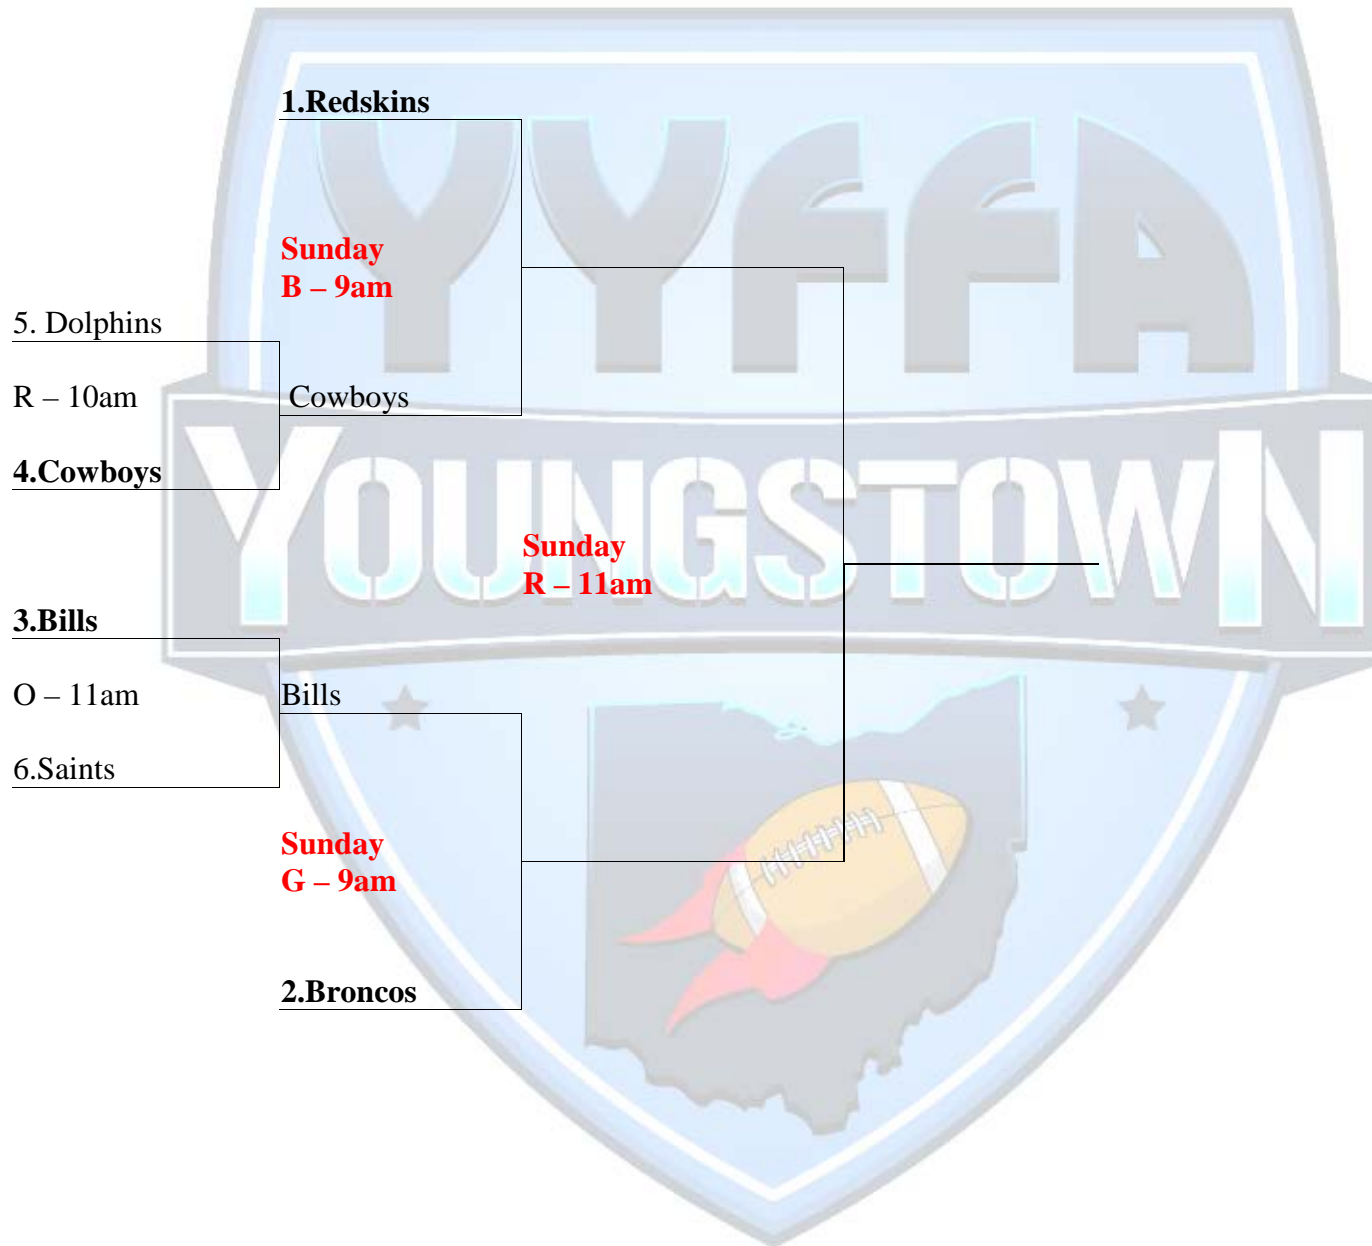

# Spring 2018 Playoffs – **BOLD** = Home (Dark Side of Jersey)

**5-6 "A" Division**

Spring 2018 Playoffs – **BOLD** = Home (Dark Side of Jersey)

5-6 "B" Division

# Spring 2018 Playoffs – **BOLD** = Home (Dark Side of Jersey)

7-8 "A" Division

# Spring 2018 Playoffs – **BOLD** = Home (Dark Side of Jersey)