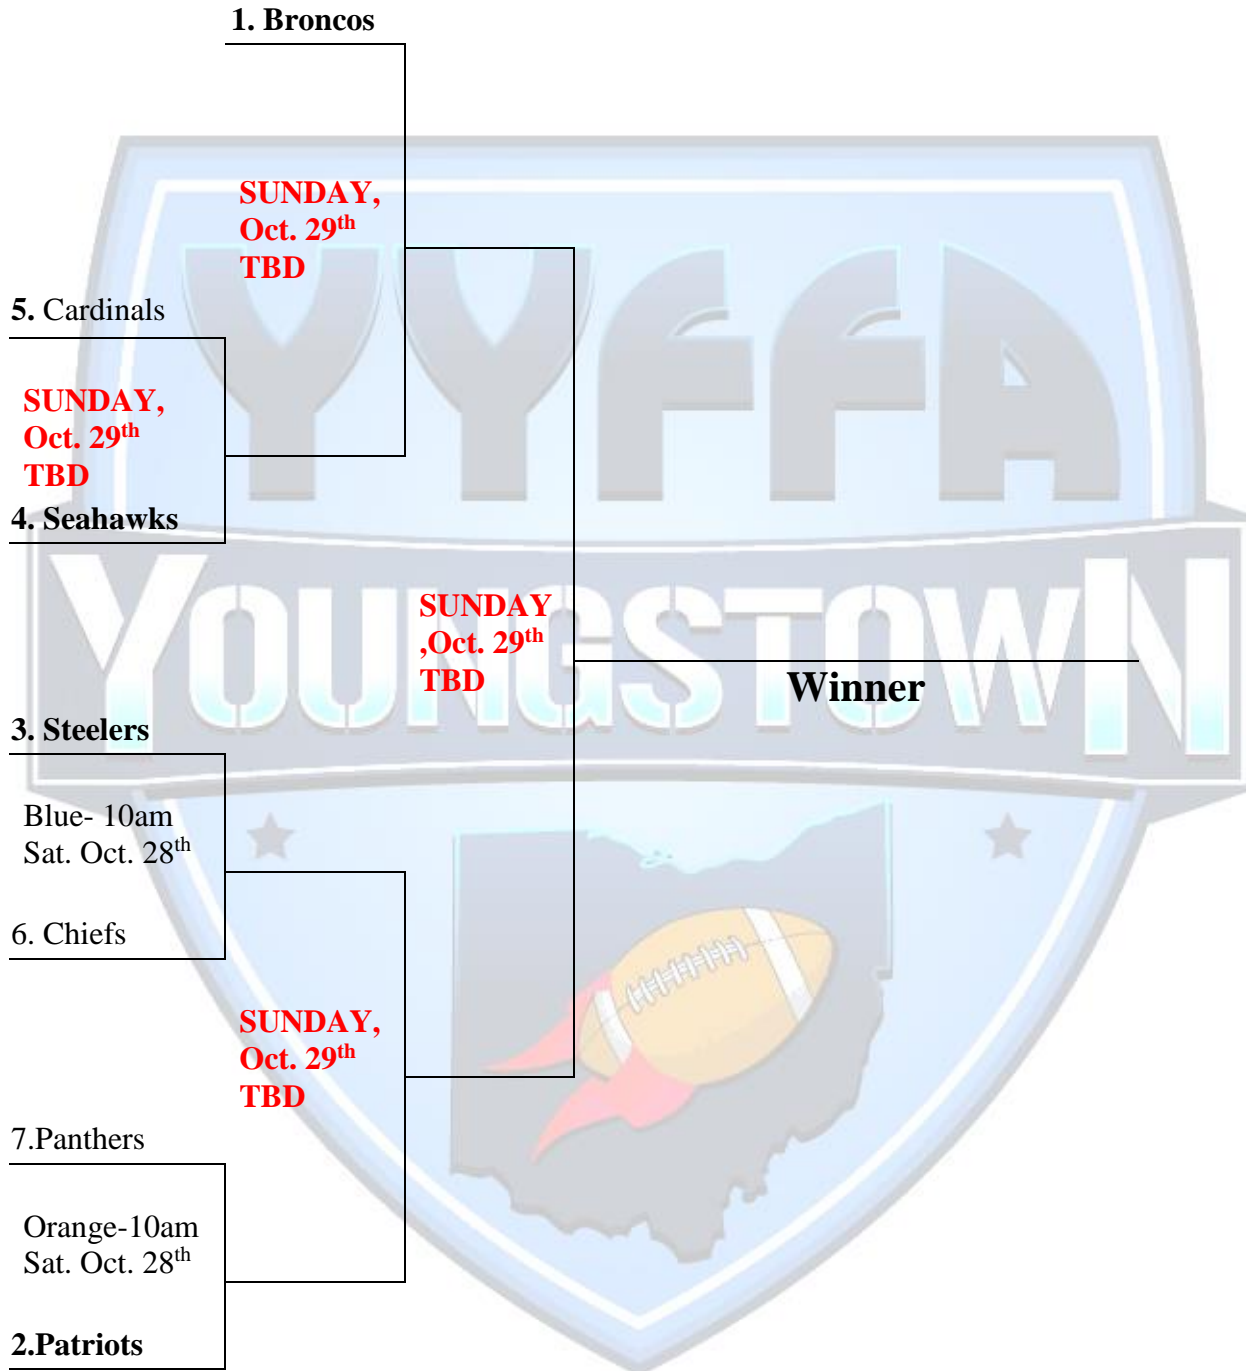

Fall 2017 Playoffs – **BOLD** = Home (Dark Side of Jersey)

**5-6 “A” Division**

Fall 2017 Playoffs – **BOLD** = Home (Dark Side of Jersey)

**5-6 “B”  
Division**

Fall 2017 Playoffs – **BOLD** = Home (Dark Side of Jersey)

**7-8 “A” Division**

Fall 2017 Playoffs – **BOLD** = Home (Dark Side of Jersey)  
7-8 “B” Division

Fall 2017 Playoffs – **BOLD** = Home (Dark Side of Jersey)

**9-10 “A” Division**

Fall 2017 Playoffs – **BOLD** = Home (Dark Side of Jersey)  
**9-10 “B” Division**

Fall 2017 Playoffs – **BOLD** = Home (Dark Side of Jersey)

**11-12 Division**