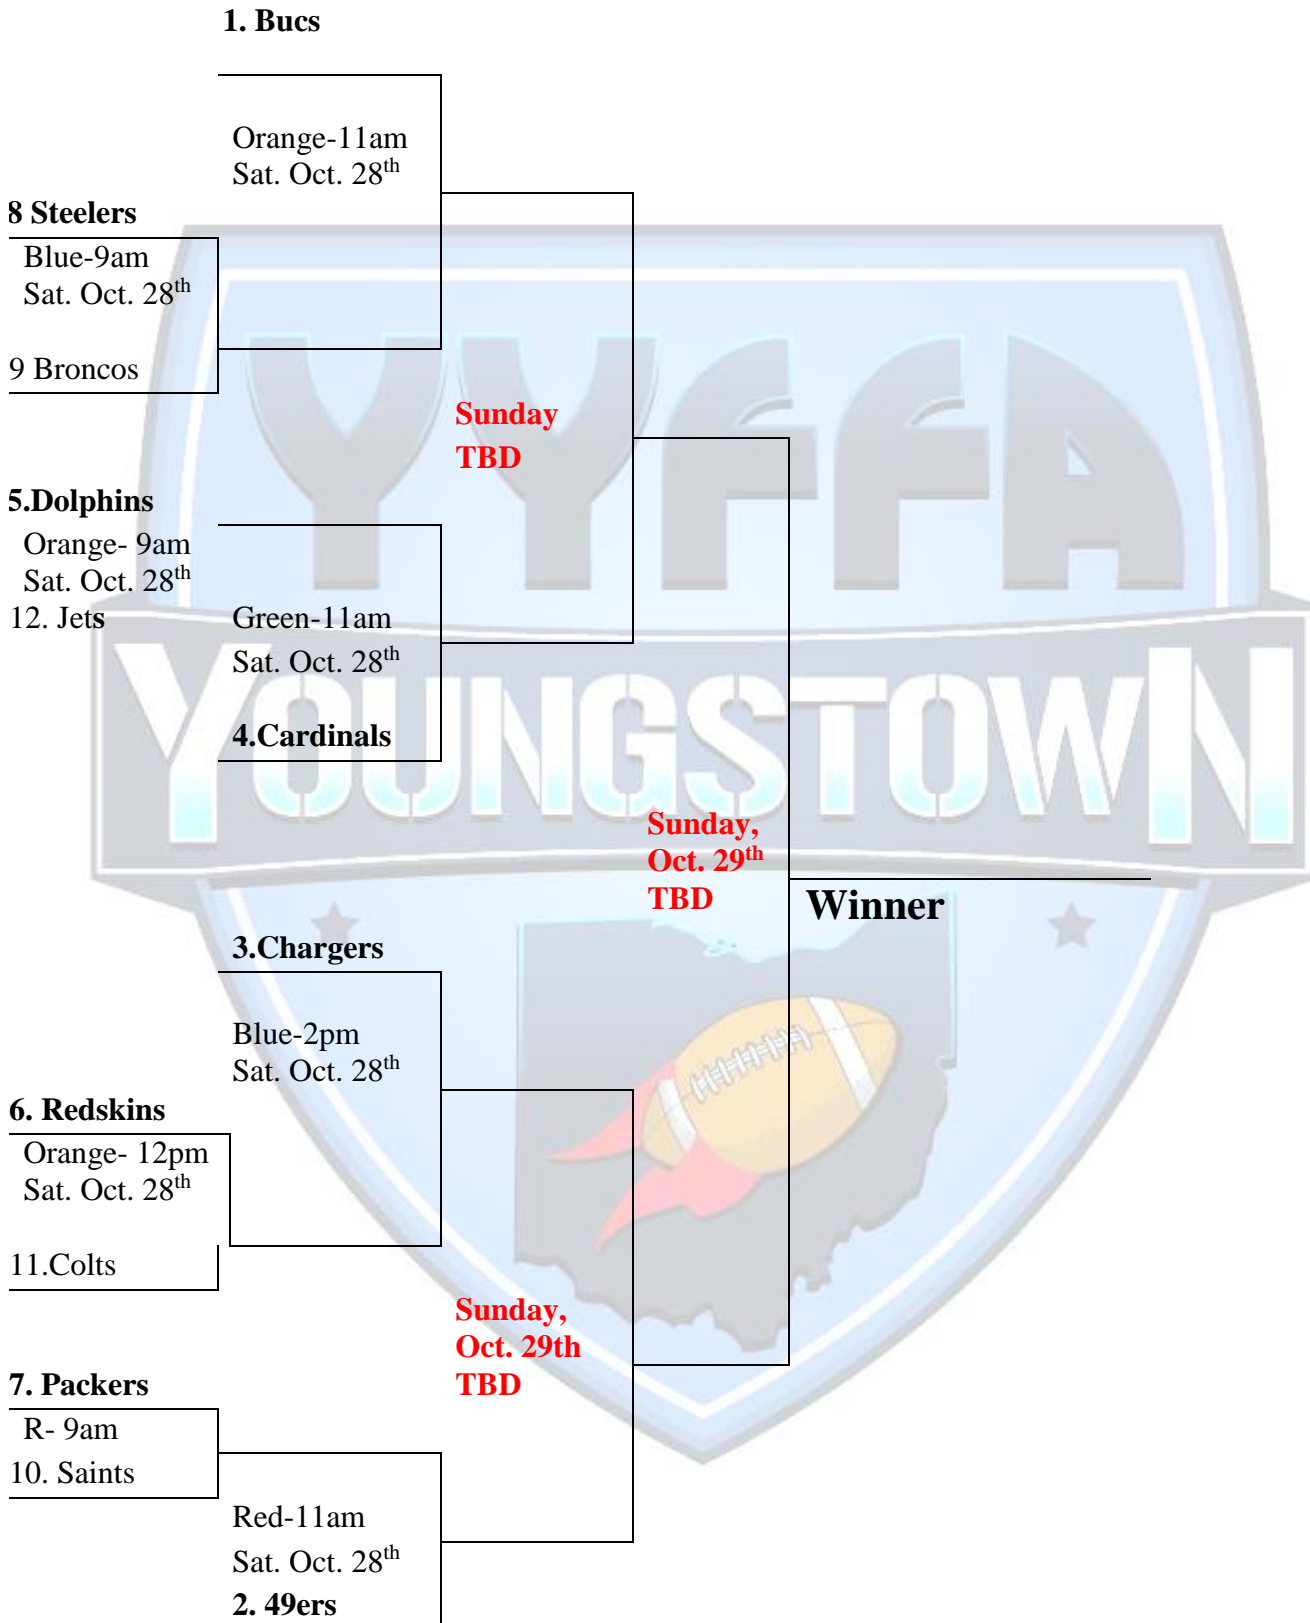

Fall 2017 Playoffs – **BOLD** = Home (Dark Side of Jersey)

**5-6 “A” Division**

Fall 2017 Playoffs – **BOLD** = Home (Dark Side of Jersey)

**5-6 “B”  
Division**

Fall 2017 Playoffs – **BOLD** = Home (Dark Side of Jersey)

**7-8 “A” Division**

Fall 2017 Playoffs – **BOLD** = Home (Dark Side of Jersey)  
7-8 “B” Division

Fall 2017 Playoffs – **BOLD** = Home (Dark Side of Jersey)

**9-10 “A” Division**

Fall 2017 Playoffs – **BOLD** = Home (Dark Side of Jersey)  
**9-10 “B” Division**

Fall 2017 Playoffs – **BOLD** = Home (Dark Side of Jersey)

**11-12 Division**