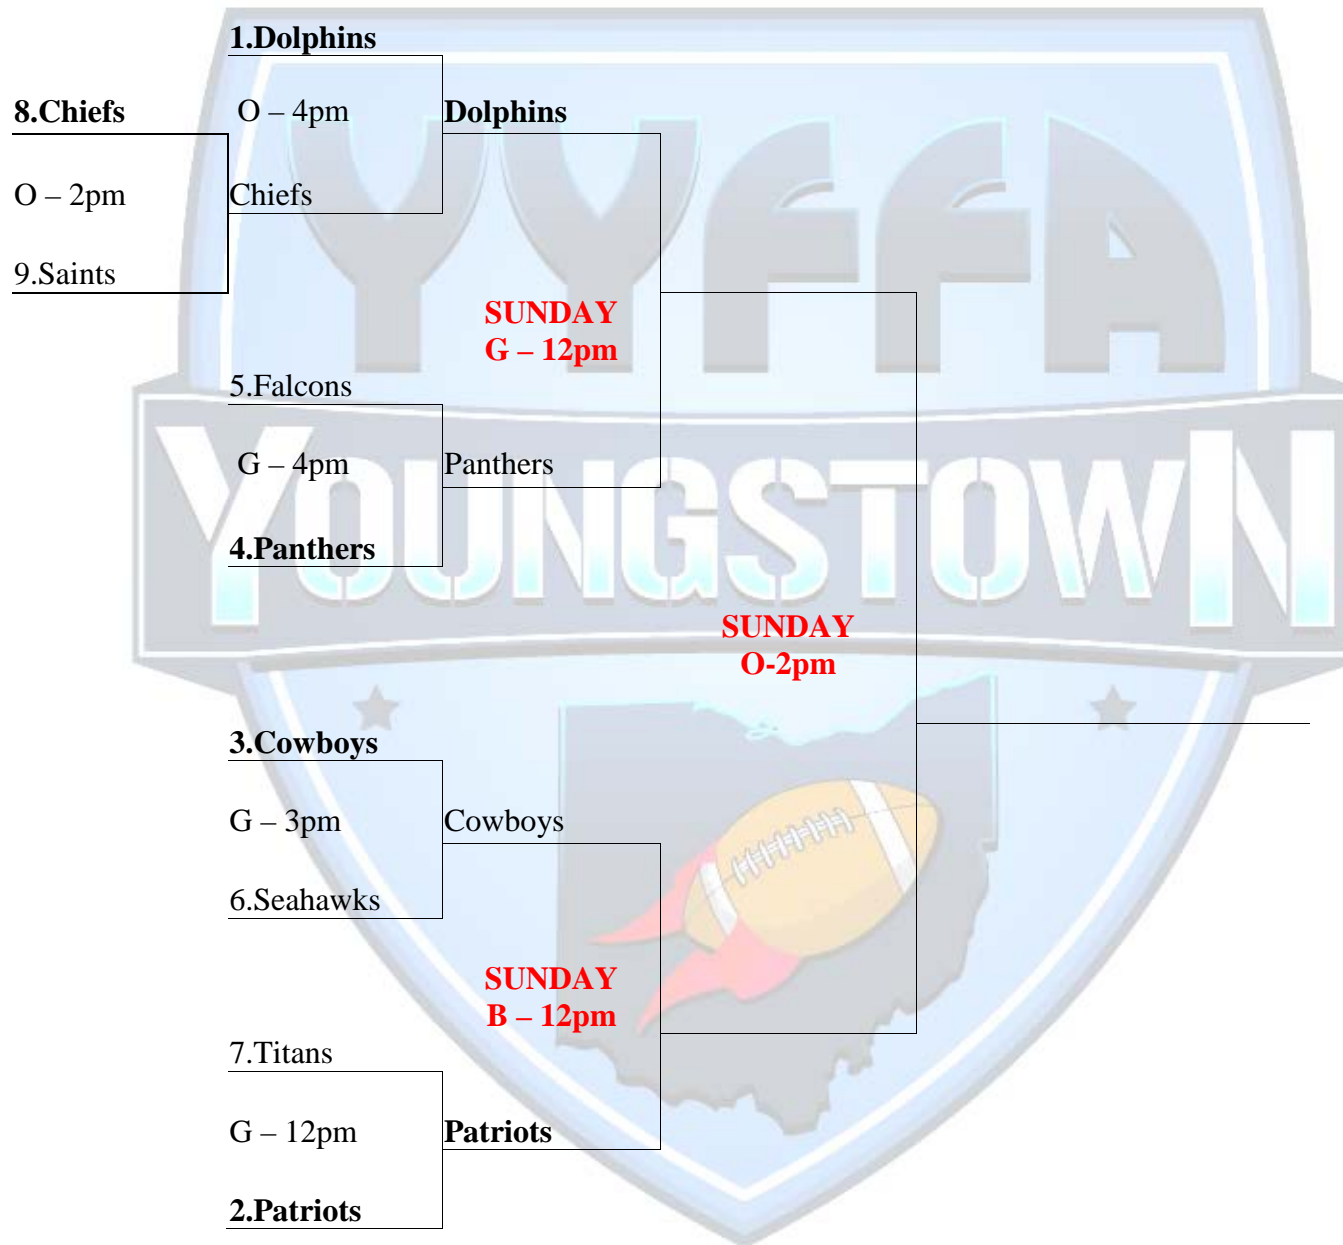

Spring 2018 Playoffs – **BOLD** = Home (Dark Side of Jersey)

9-10 "A" Division