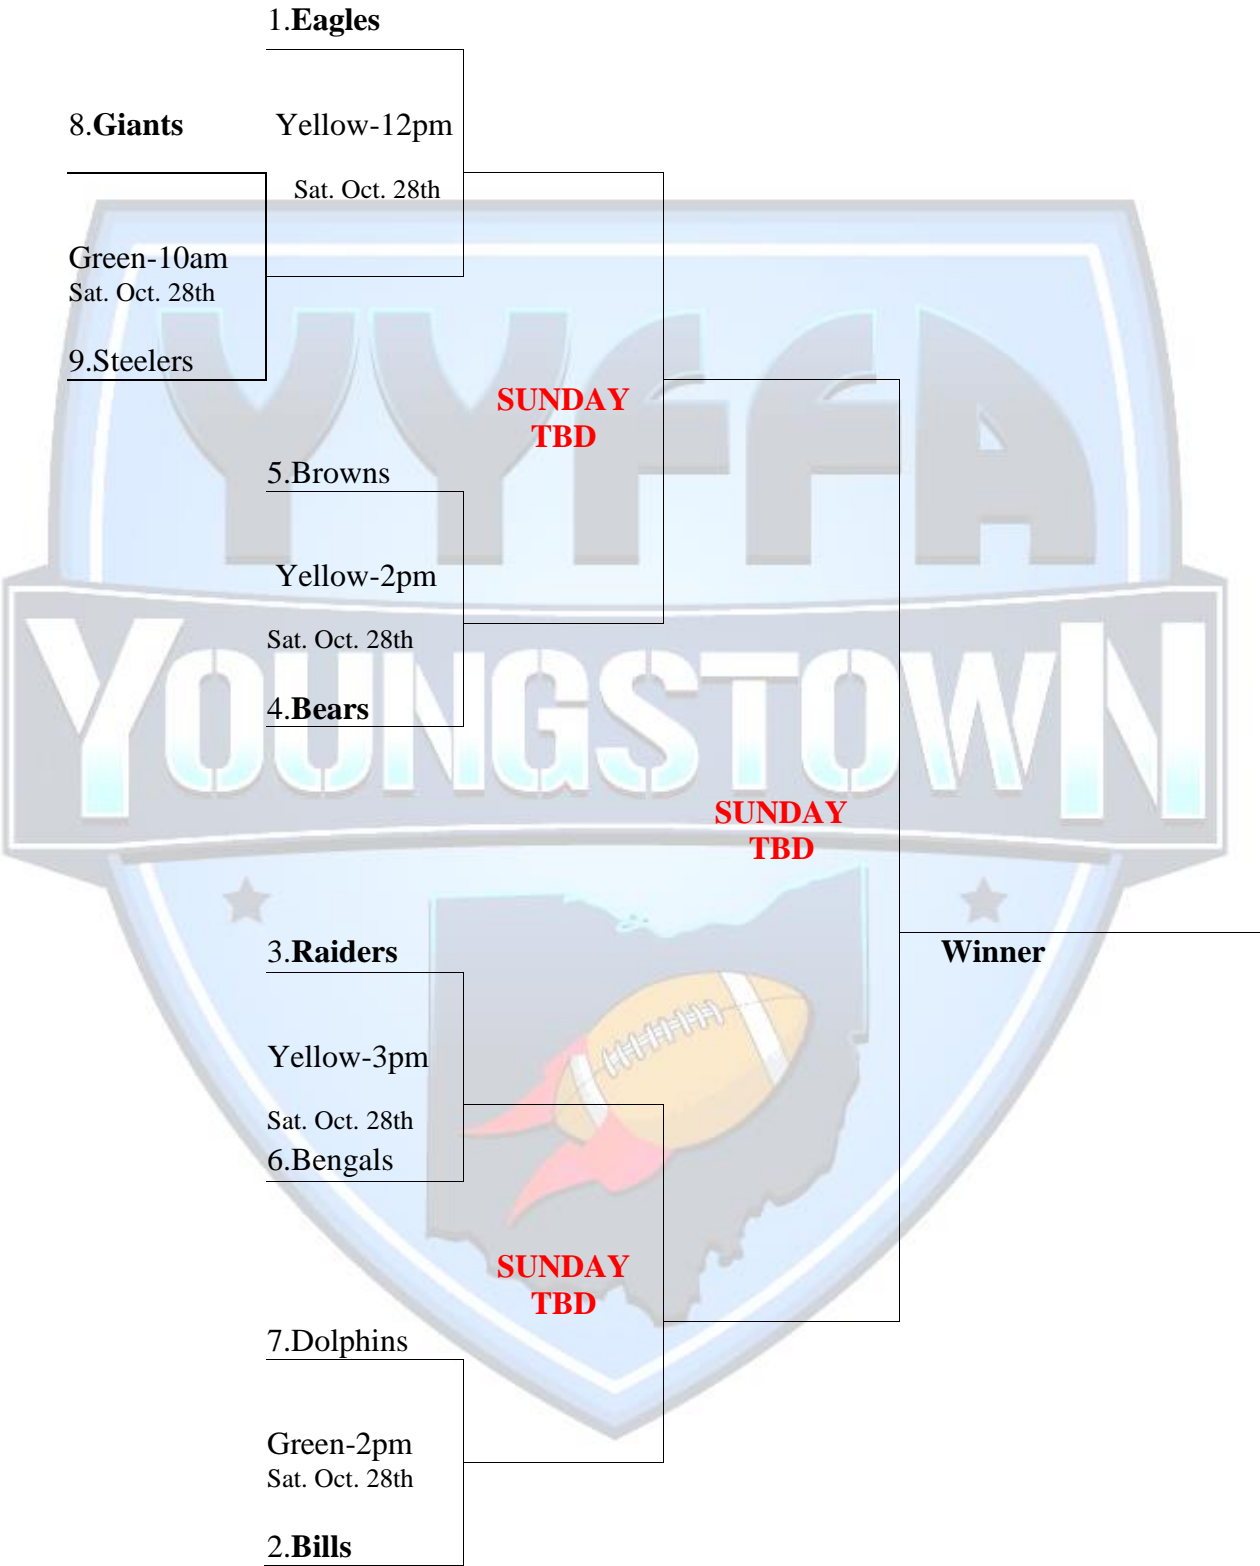

Fall 2017 Playoffs – **BOLD** = Home (Dark Side of Jersey)

**5-6 “A” Division**

Fall 2017 Playoffs – **BOLD** = Home (Dark Side of Jersey)

**5-6 “B”  
Division**

Fall 2017 Playoffs – **BOLD** = Home (Dark Side of Jersey)

**7-8 “A” Division**

Fall 2017 Playoffs – **BOLD** = Home (Dark Side of Jersey)  
7-8 “B” Division

Fall 2017 Playoffs – **BOLD** = Home (Dark Side of Jersey)

**9-10 “A” Division**

Fall 2017 Playoffs – **BOLD** = Home (Dark Side of Jersey)  
**9-10 “B” Division**

Fall 2017 Playoffs – **BOLD** = Home (Dark Side of Jersey)

**11-12 Division**