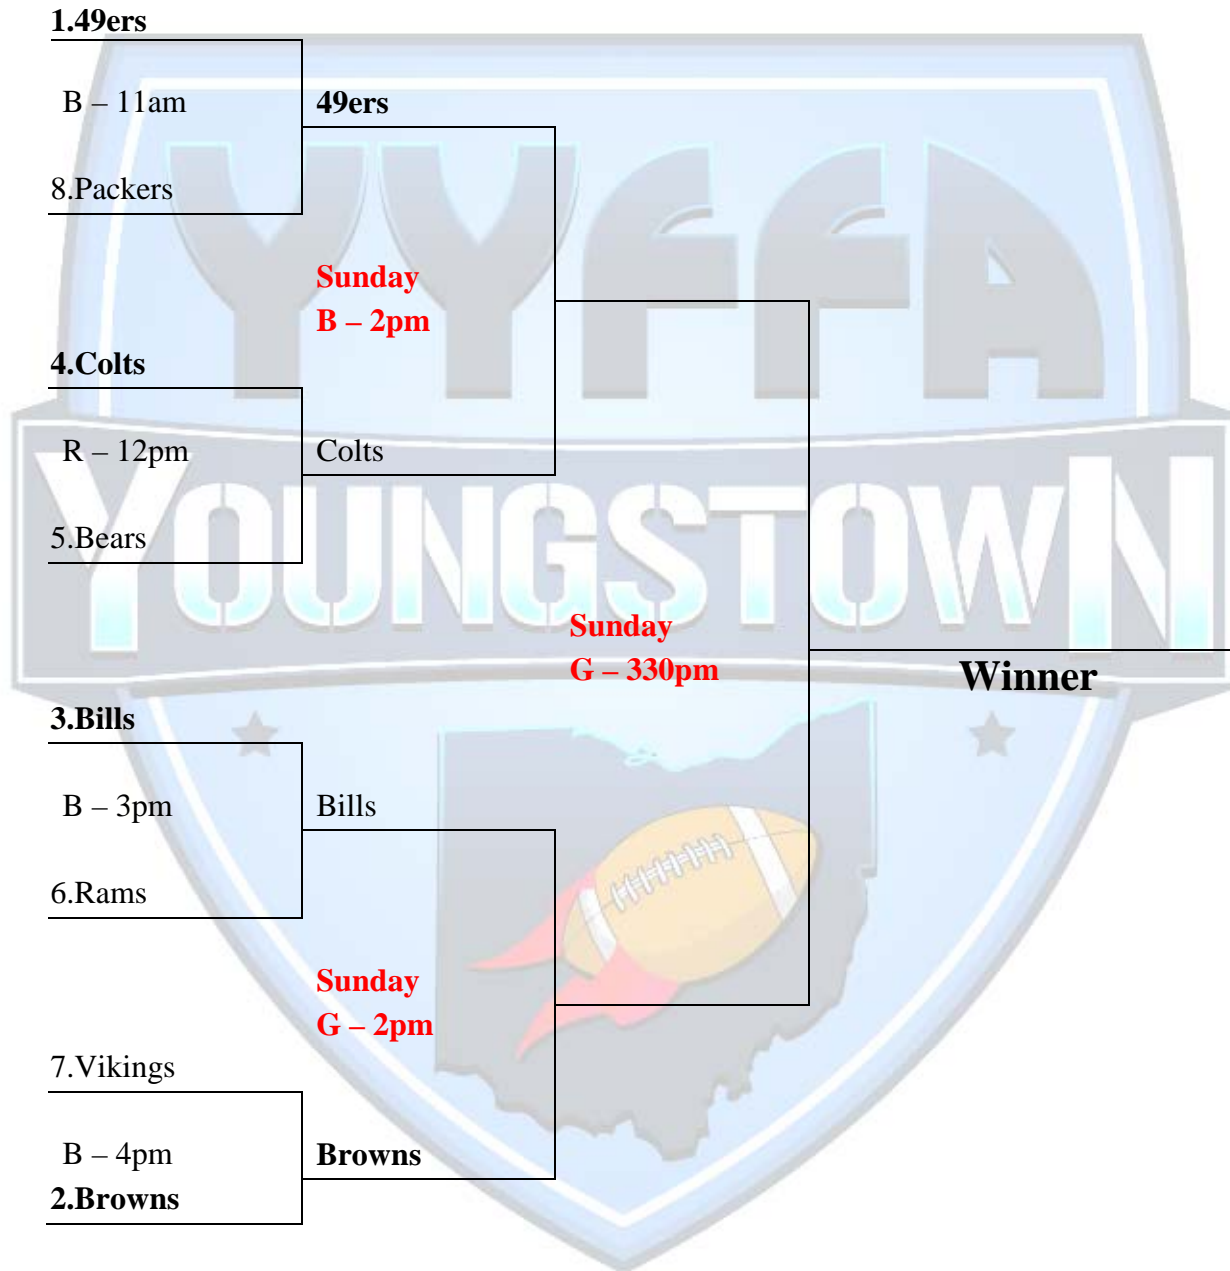

Spring 2018 Playoffs – **BOLD** = Home (Dark Side of Jersey)

9-10 "B" Division