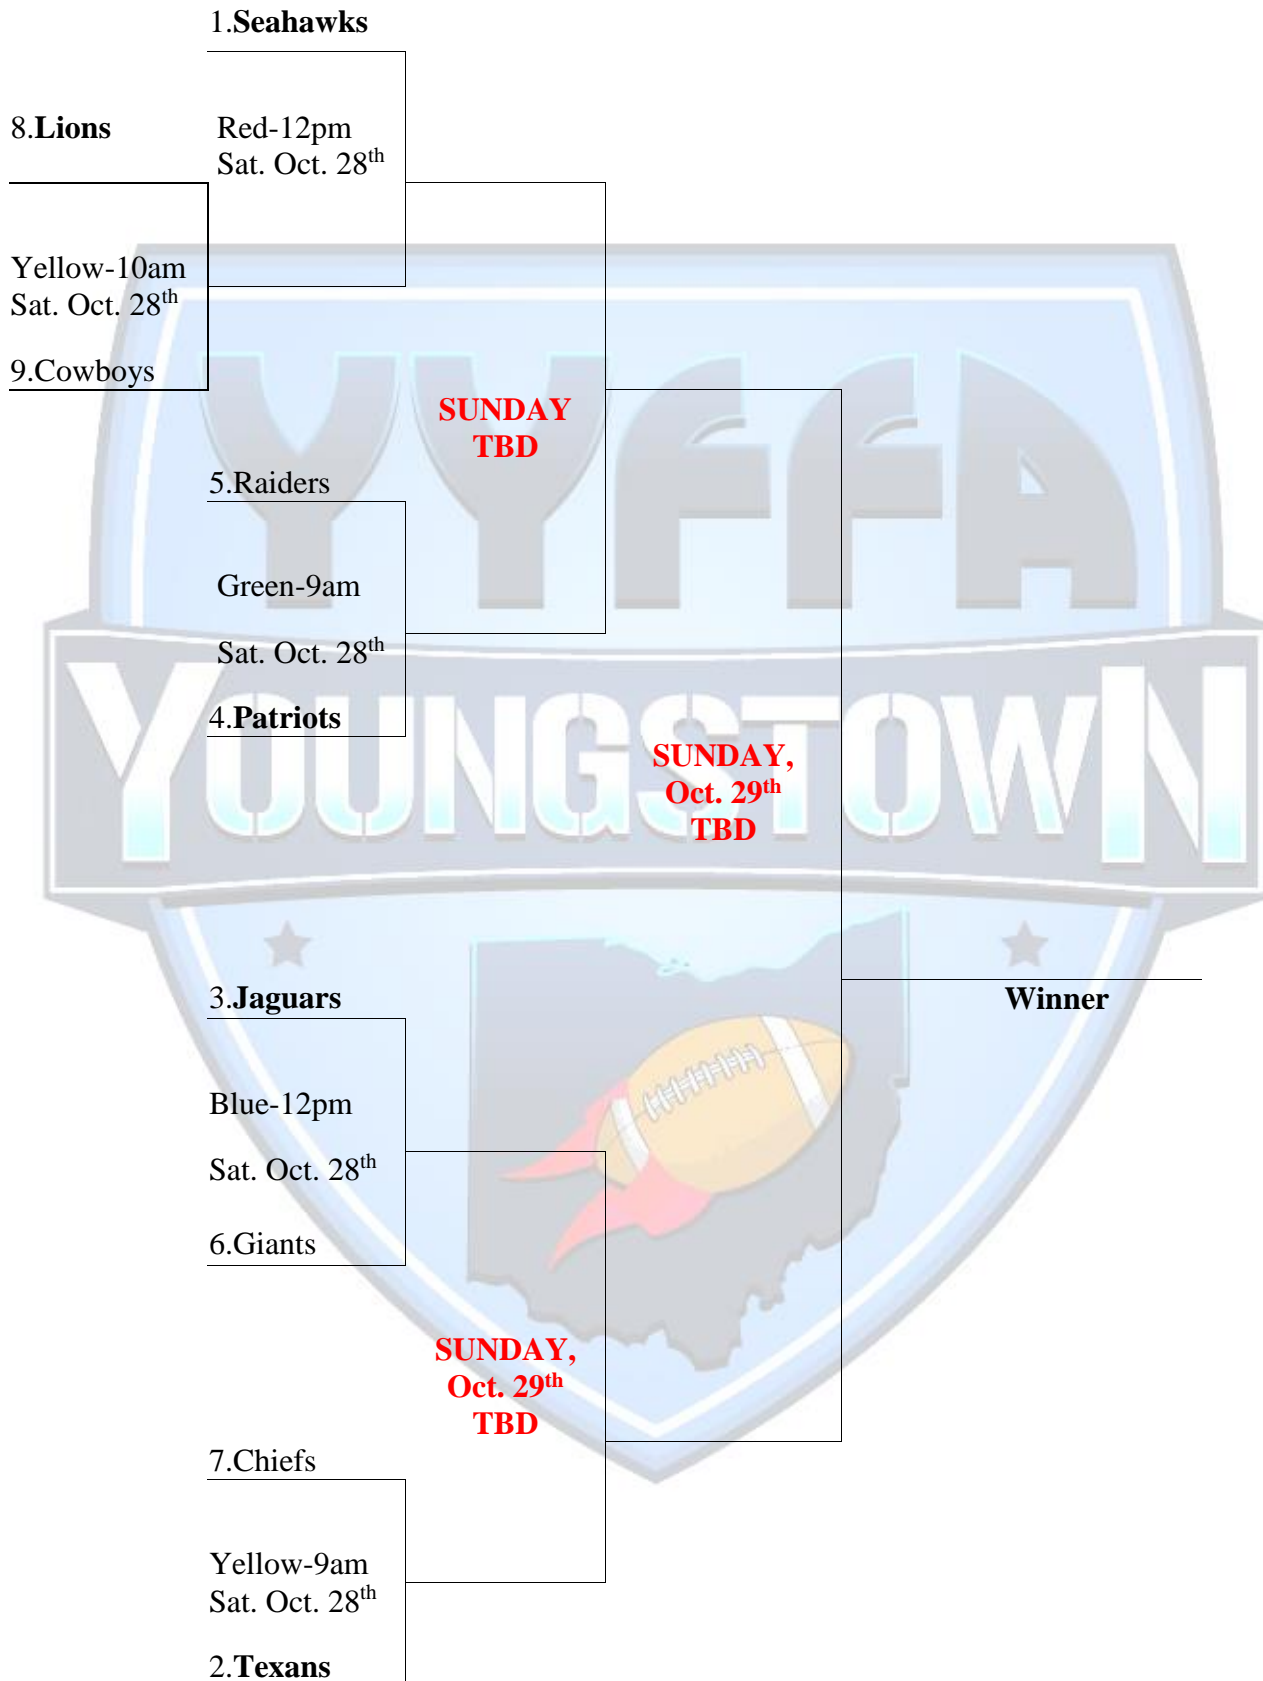

Fall 2017 Playoffs – **BOLD** = Home (Dark Side of Jersey)

**5-6 “A” Division**

Fall 2017 Playoffs – **BOLD** = Home (Dark Side of Jersey)

**5-6 “B”  
Division**

Fall 2017 Playoffs – **BOLD** = Home (Dark Side of Jersey)

**7-8 “A” Division**

Fall 2017 Playoffs – **BOLD** = Home (Dark Side of Jersey)  
7-8 “B” Division

Fall 2017 Playoffs – **BOLD** = Home (Dark Side of Jersey)

**9-10 “A” Division**

Fall 2017 Playoffs – **BOLD** = Home (Dark Side of Jersey)  
**9-10 “B” Division**

Fall 2017 Playoffs – **BOLD** = Home (Dark Side of Jersey)

**11-12 Division**