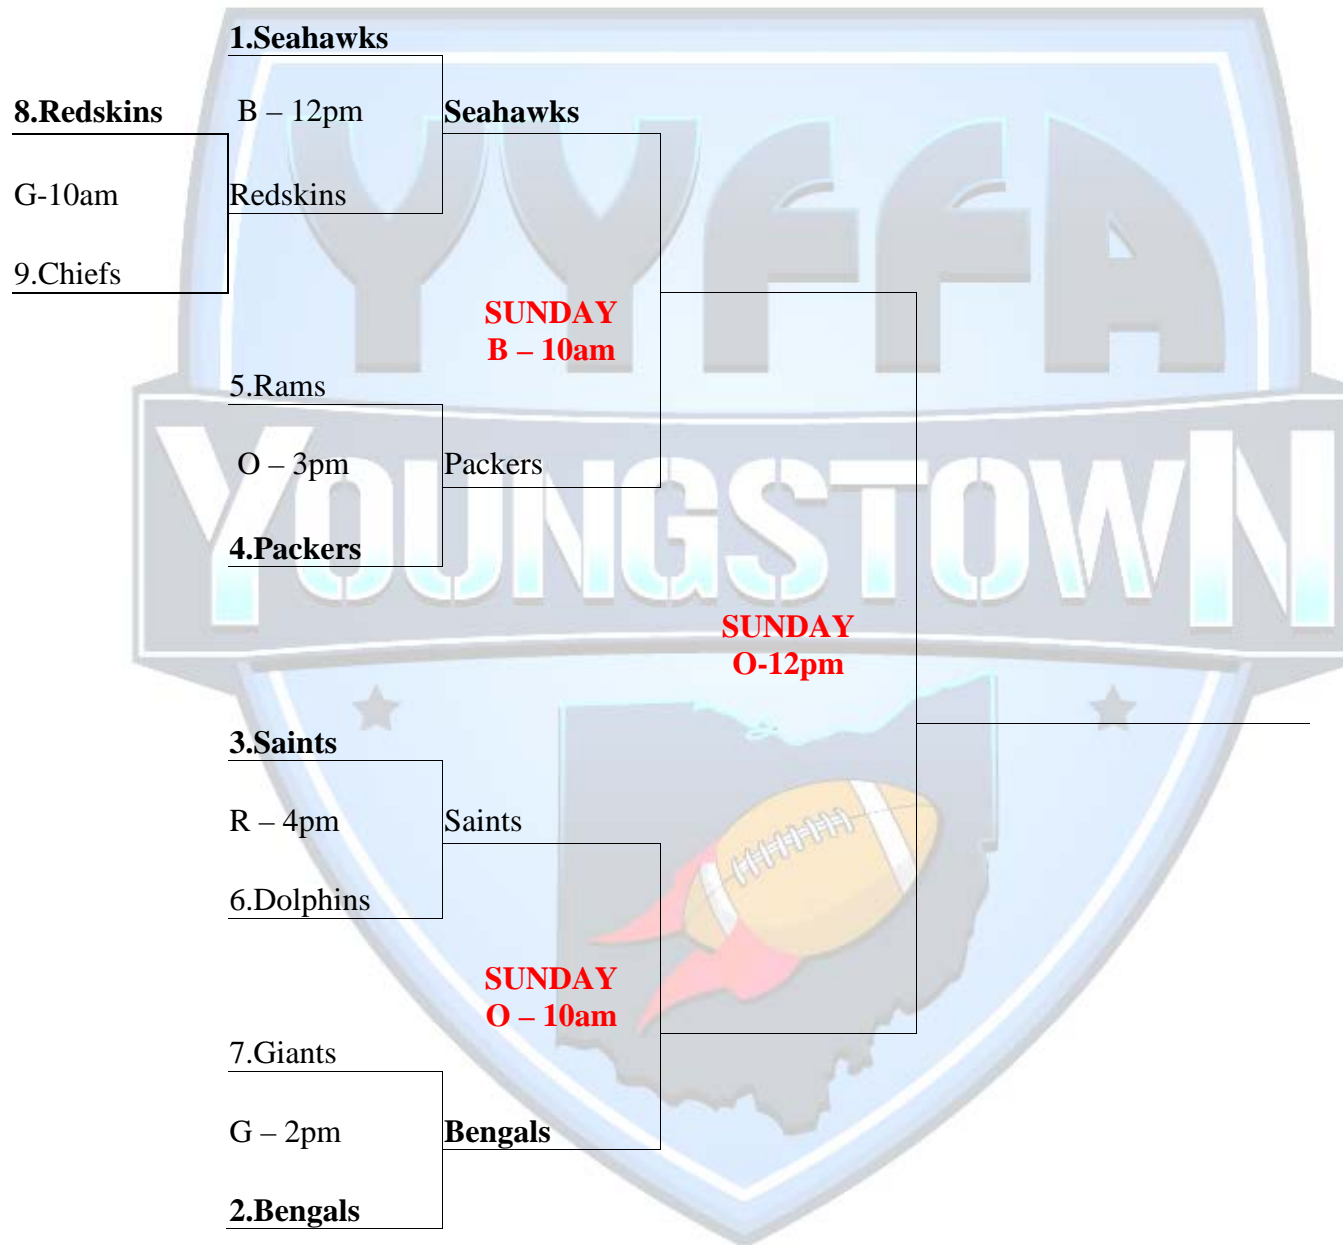

# Spring 2018 Playoffs – **BOLD** = Home (Dark Side of Jersey)

**5-6 "A" Division**

Spring 2018 Playoffs – **BOLD** = Home (Dark Side of Jersey)

5-6 "B" Division

# Spring 2018 Playoffs – **BOLD** = Home (Dark Side of Jersey)

7-8 "A" Division

# Spring 2018 Playoffs – **BOLD** = Home (Dark Side of Jersey)