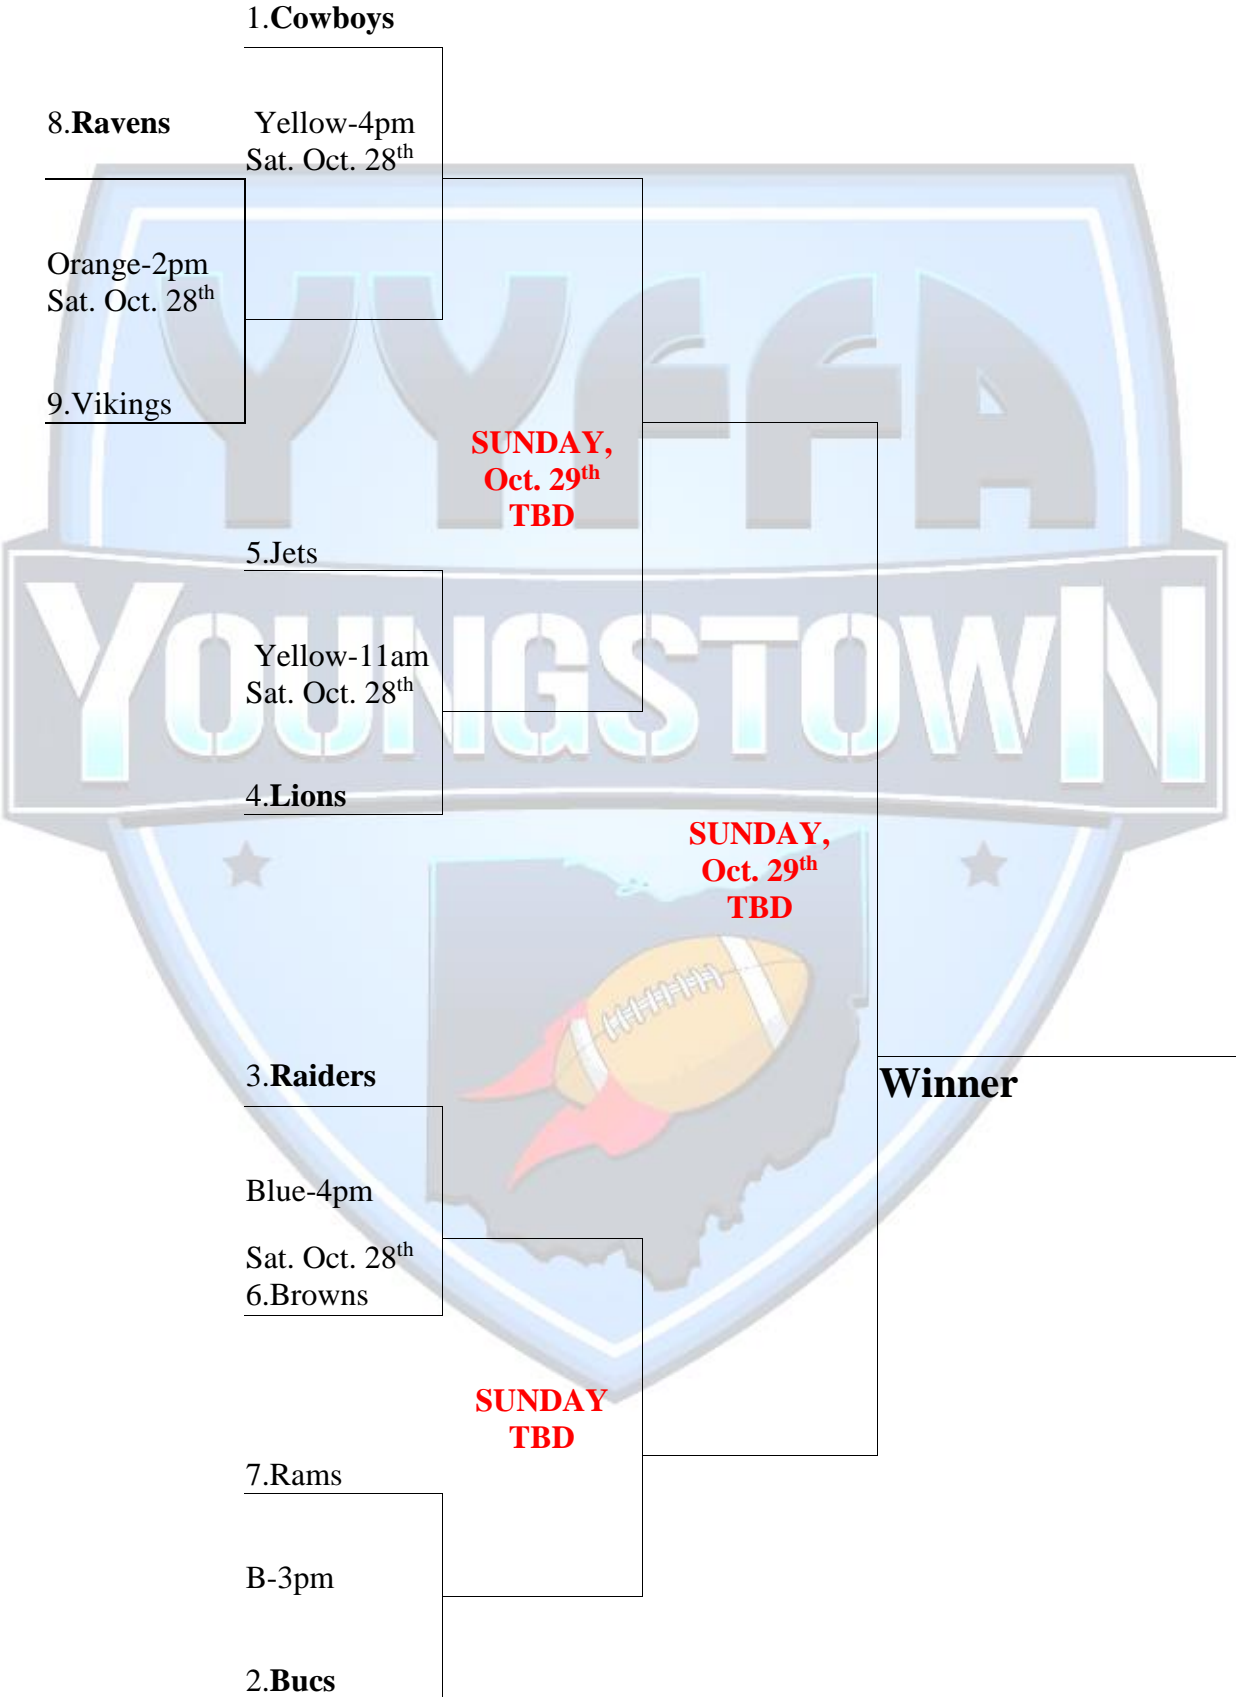

Fall 2017 Playoffs – **BOLD** = Home (Dark Side of Jersey)

**5-6 “A” Division**

Fall 2017 Playoffs – **BOLD** = Home (Dark Side of Jersey)

**5-6 “B”  
Division**

Fall 2017 Playoffs – **BOLD** = Home (Dark Side of Jersey)

**7-8 “A” Division**

Fall 2017 Playoffs – **BOLD** = Home (Dark Side of Jersey)  
7-8 “B” Division

Fall 2017 Playoffs – **BOLD** = Home (Dark Side of Jersey)

**9-10 “A” Division**

Fall 2017 Playoffs – **BOLD** = Home (Dark Side of Jersey)  
**9-10 “B” Division**

Fall 2017 Playoffs – **BOLD** = Home (Dark Side of Jersey)

**11-12 Division**