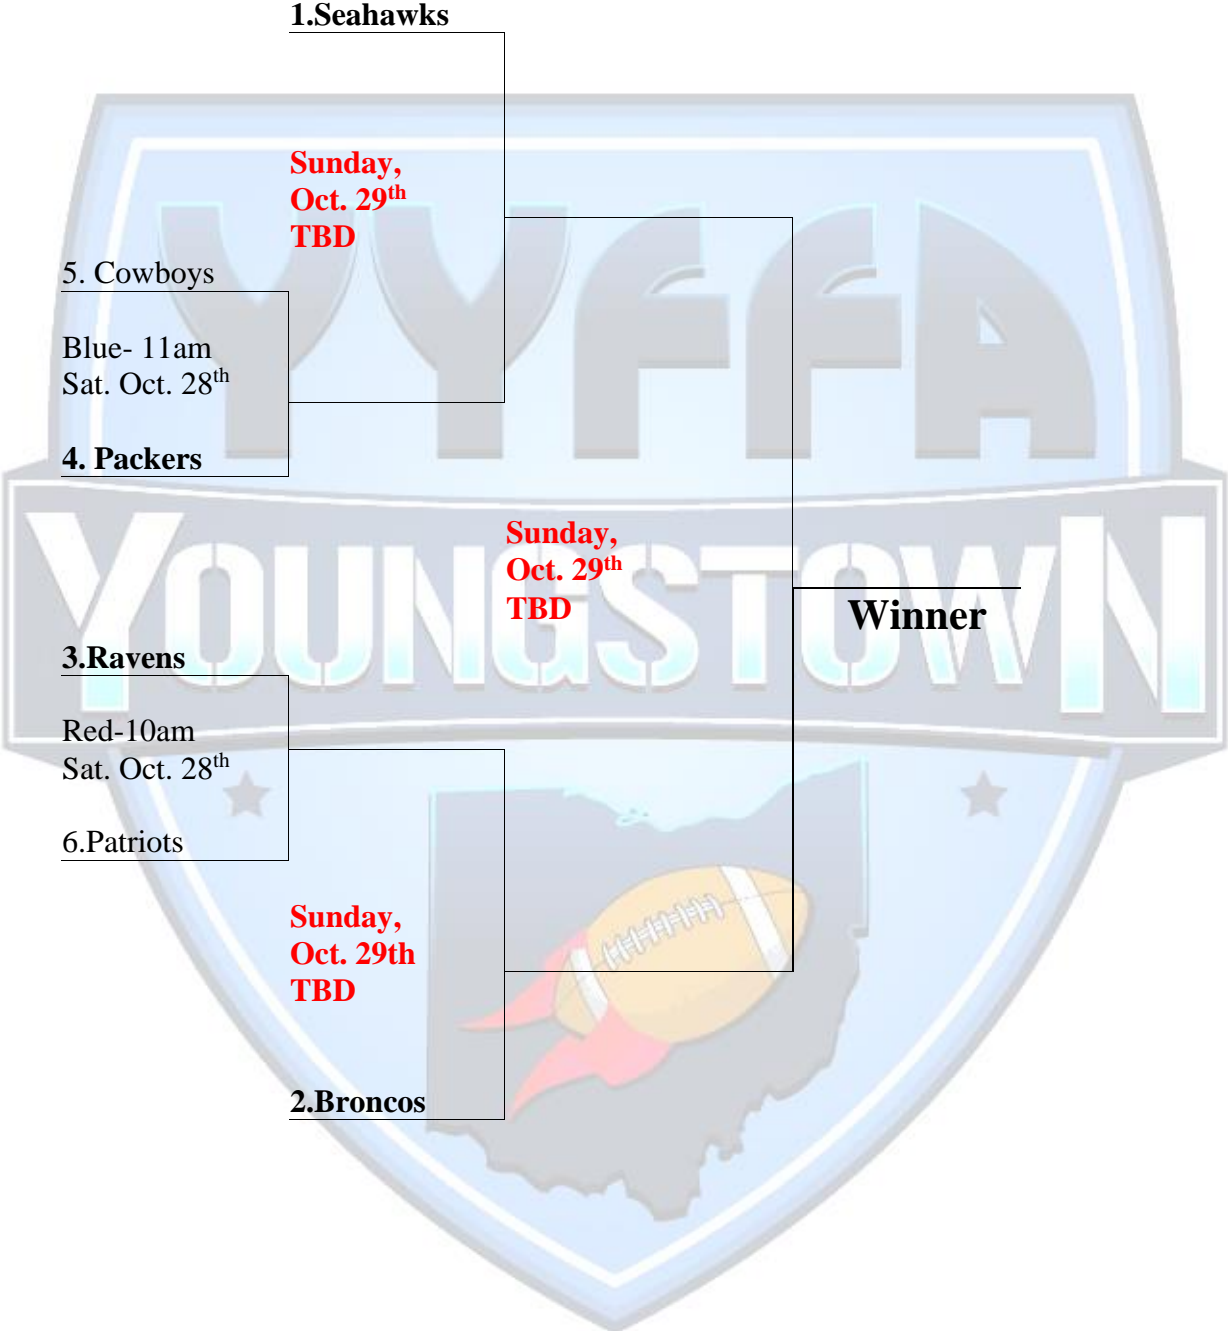

Fall 2017 Playoffs – **BOLD** = Home (Dark Side of Jersey)

**5-6 “A” Division**

Fall 2017 Playoffs – **BOLD** = Home (Dark Side of Jersey)

**5-6 “B”  
Division**

Fall 2017 Playoffs – **BOLD** = Home (Dark Side of Jersey)

**7-8 “A” Division**

Fall 2017 Playoffs – **BOLD** = Home (Dark Side of Jersey)  
7-8 “B” Division

Fall 2017 Playoffs – **BOLD** = Home (Dark Side of Jersey)

**9-10 “A” Division**

Fall 2017 Playoffs – **BOLD** = Home (Dark Side of Jersey)  
**9-10 “B” Division**

Fall 2017 Playoffs – **BOLD** = Home (Dark Side of Jersey)

**11-12 Division**